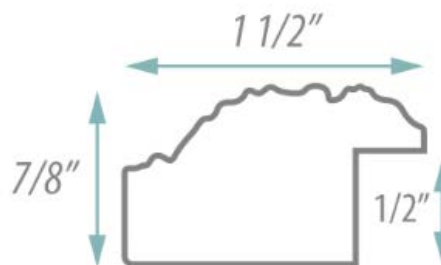

SPECIFICATION SHEET

FRAMED MIRROR MODEL#:
FM A76266-21X40

FRAMED MIRRORS COLLECTION

FEATURES:

- ONE 21X40" HIGH RESOLUTION SILVER PLATE GLASS MIRROR SIZE W/ DECORATIVE FRAME.
- "WALL HUGGER" HANGERS FOR MOUNTING INCLUDED.
- STANDARD MOUNTING STYLE IS VERTICAL. FOR HORIZONTAL, PLEASE SPECIFY WHEN ORDERING.
- PACKED IN FOUR WALL (FOLDED DOUBLE WALL) CORRUGATION.
- STYLE: CLASSIC/TRADITIONAL
- COLOR: SILVER/PEWTER
- FINISH: ORNATE/LEAF FOIL

MIRROR FINISHES:

- FLAT POLISHED EDGE
- BEVELED EDGE

OVERALL SIZE DIMENSION: 24" WIDE X 43" HIGH X 1" DEEP